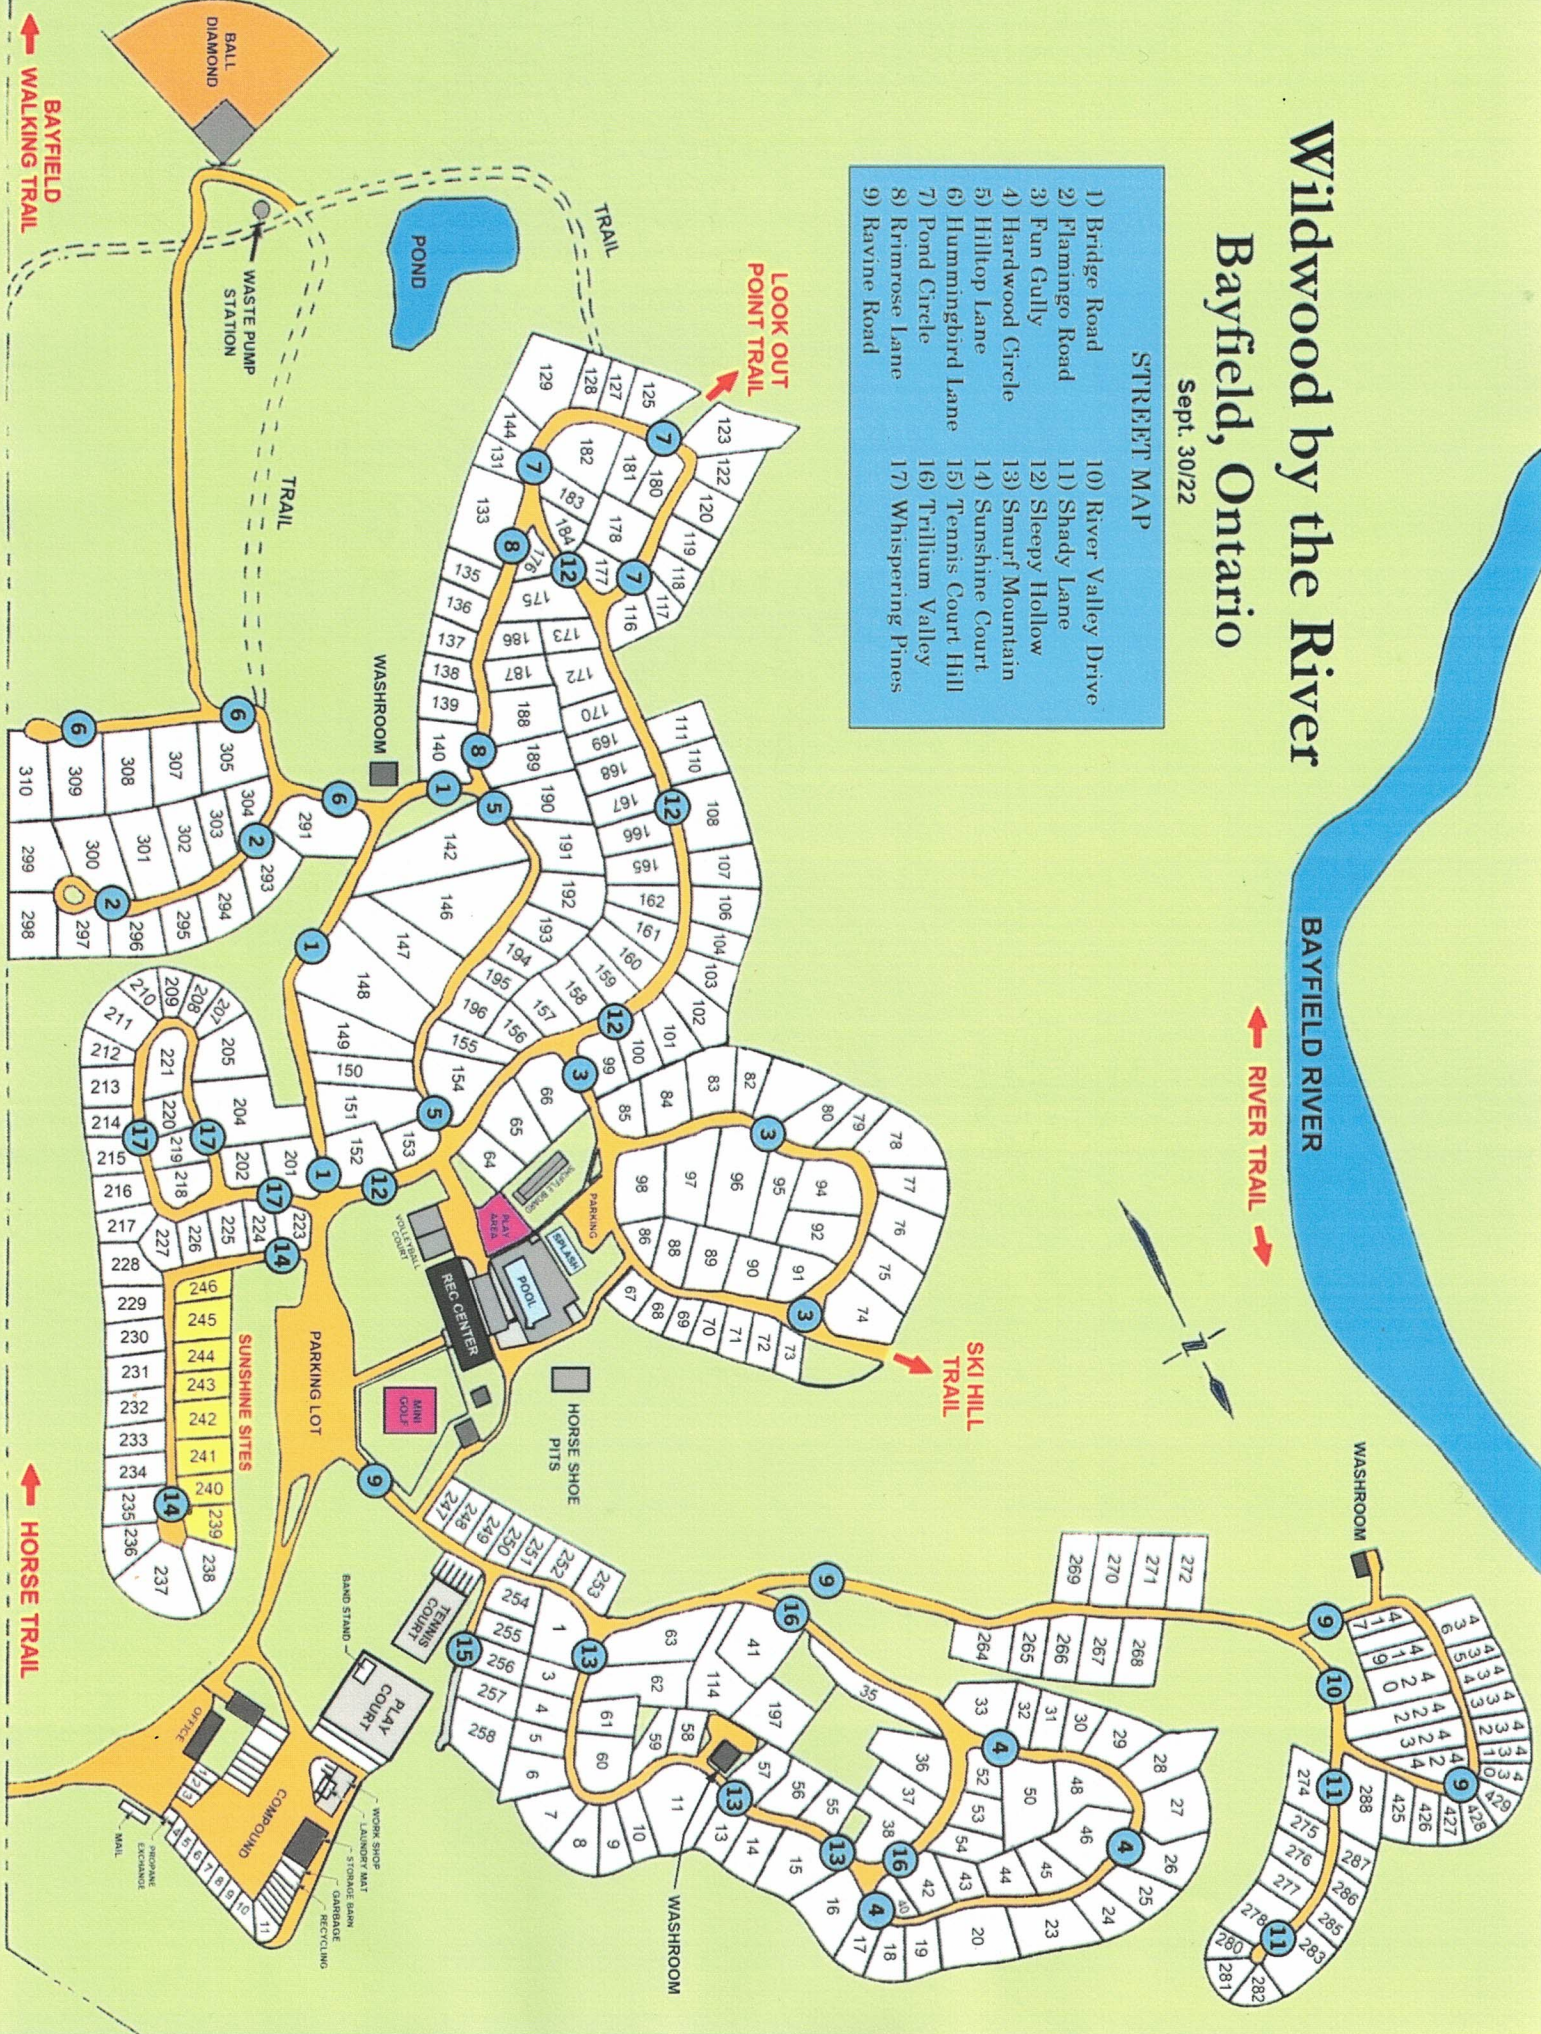

Wildwood by the River

Bayfield, Ontario

Sept. 30/22

STREET MAP

- | | |
|---------------------|------------------------|
| 1) Bridge Road | 10) River Valley Drive |
| 2) Flamingo Road | 11) Shady Lane |
| 3) Fun Gully | 12) Sleepy Hollow |
| 4) Hardwood Circle | 13) Sunurf Mountain |
| 5) Hilltop Lane | 14) Sunshine Court |
| 6) Hummingbird Lane | 15) Tennis Court Hill |
| 7) Pond Circle | 16) Trillium Valley |
| 8) Rimrose Lane | 17) Whispering Pines |
| 9) Ravine Road | |

← BAYFIELD WALKING TRAIL

← RIVER TRAIL →

← SKILL HILL TRAIL →

← HORSE TRAIL →